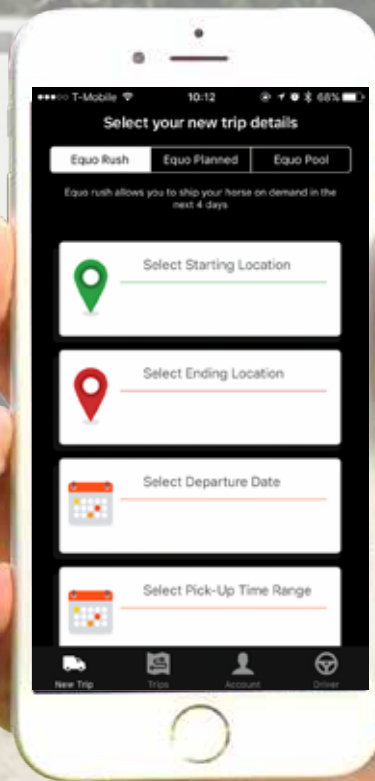

Horse transportation at your fingertips!

www.ridewiththequo.com