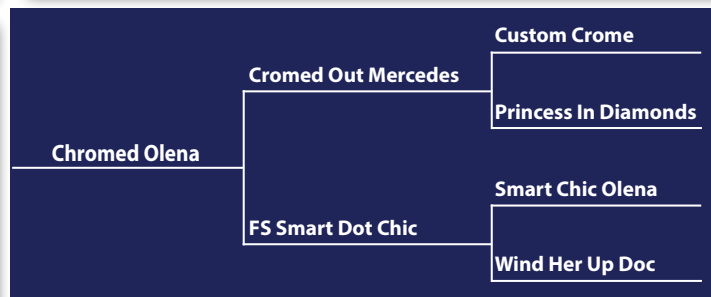

TOP STAMPEDE REINING DERBY HORSE PEDIGREES