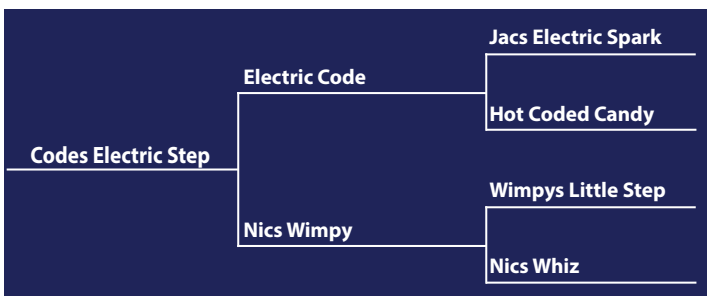

TOP STAMPEDE REINING DERBY HORSE PEDIGREES