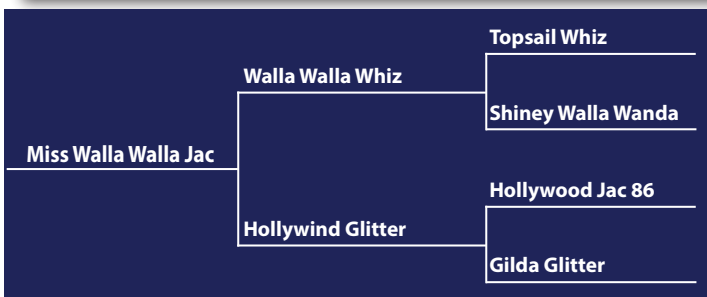

TOP STAMPEDE REINING DERBY HORSE PEDIGREES