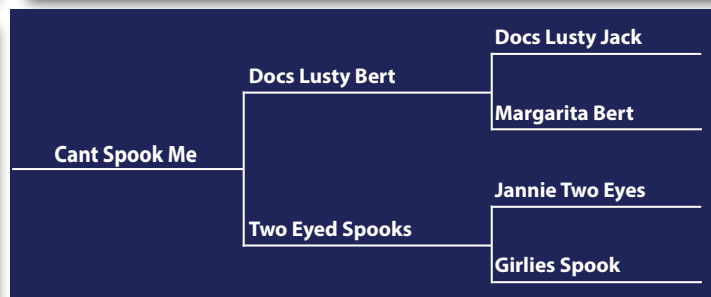

TOP STAMPEDE REINING DERBY HORSE PEDIGREES