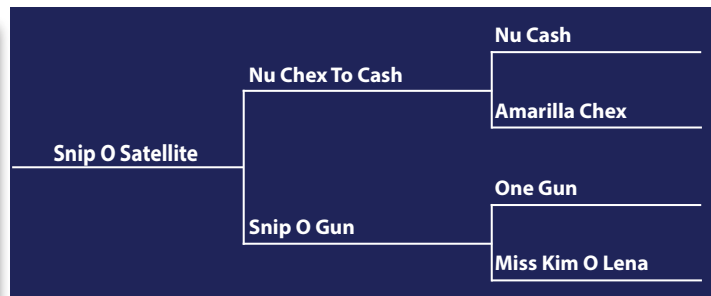

TOP STAMPEDE REINING DERBY HORSE PEDIGREES