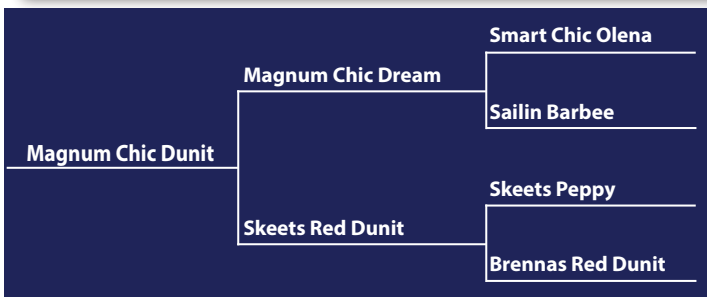

TOP STAMPEDE REINING DERBY HORSE PEDIGREES